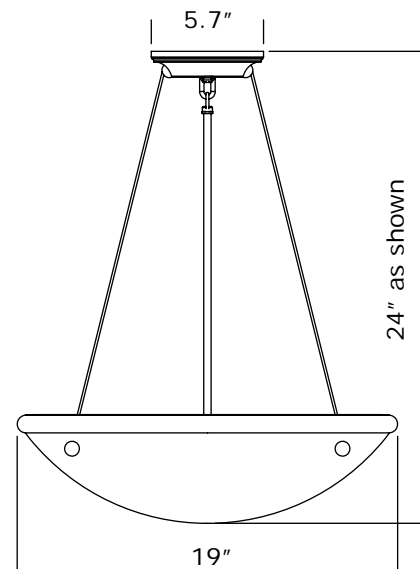

AL-1719-AH

Medium base screw-in sockets (3) each accept 75 W max incandescent, compact fluorescent, or LED.

GU24 base bi-pin socket available. 277V 4 pin socket alternative, inquire.

Center mount to junction box.

Specify overall length. Minimum overall length 12".

UL listed dry location.

Durably constructed of solid brass and real alabaster stone.

Made in USA by Brass Light Gallery.

Empire Alabaster v1.2 page 8