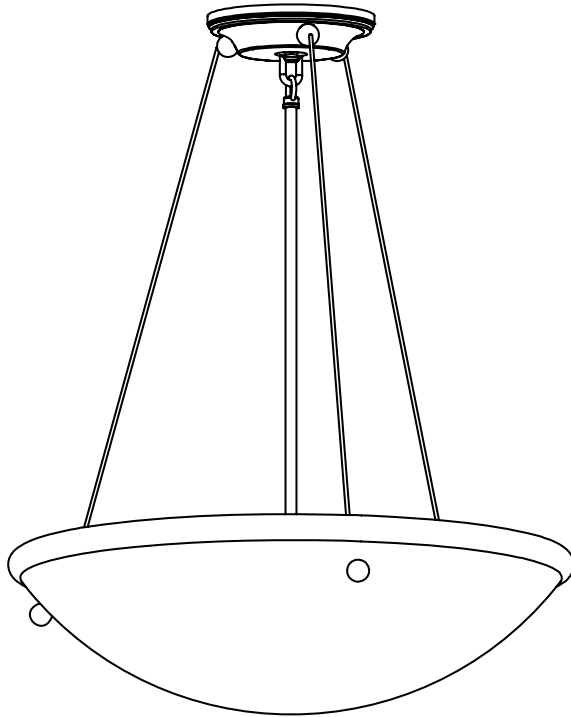

EMPIRE ALABASTER PENDANT

19" DIAM, CABLE-HUNG

brasslightgallery.com 800-243-9595 sales@brasslight.com

**NEW
CLASSICS™**
Handmade in USA

FINISHES

Antique Copper	Distressed Brass
Antique Nickel	Polished Brass
Architectural Bronze	Polished Nickel
Architectural Iron	Satin Ant. Brass
Black	Unlacq. Pol. Brass
Brushed Brass	Verdigris Patina
Brushed Nickel	Vintage Nickel

AL-1719-AH

Medium base screw-in sockets (3) each accept 75 W max incandescent, compact fluorescent, or LED.

GU24 base bi-pin socket available. 277V 4 pin socket alternative, inquire.

Center mount to junction box.

Specify overall length. Minimum overall length 12".

UL listed dry location.

Durably constructed of solid brass and real alabaster stone.

Made in USA by Brass Light Gallery.

Empire Alabaster v1.2 page 8